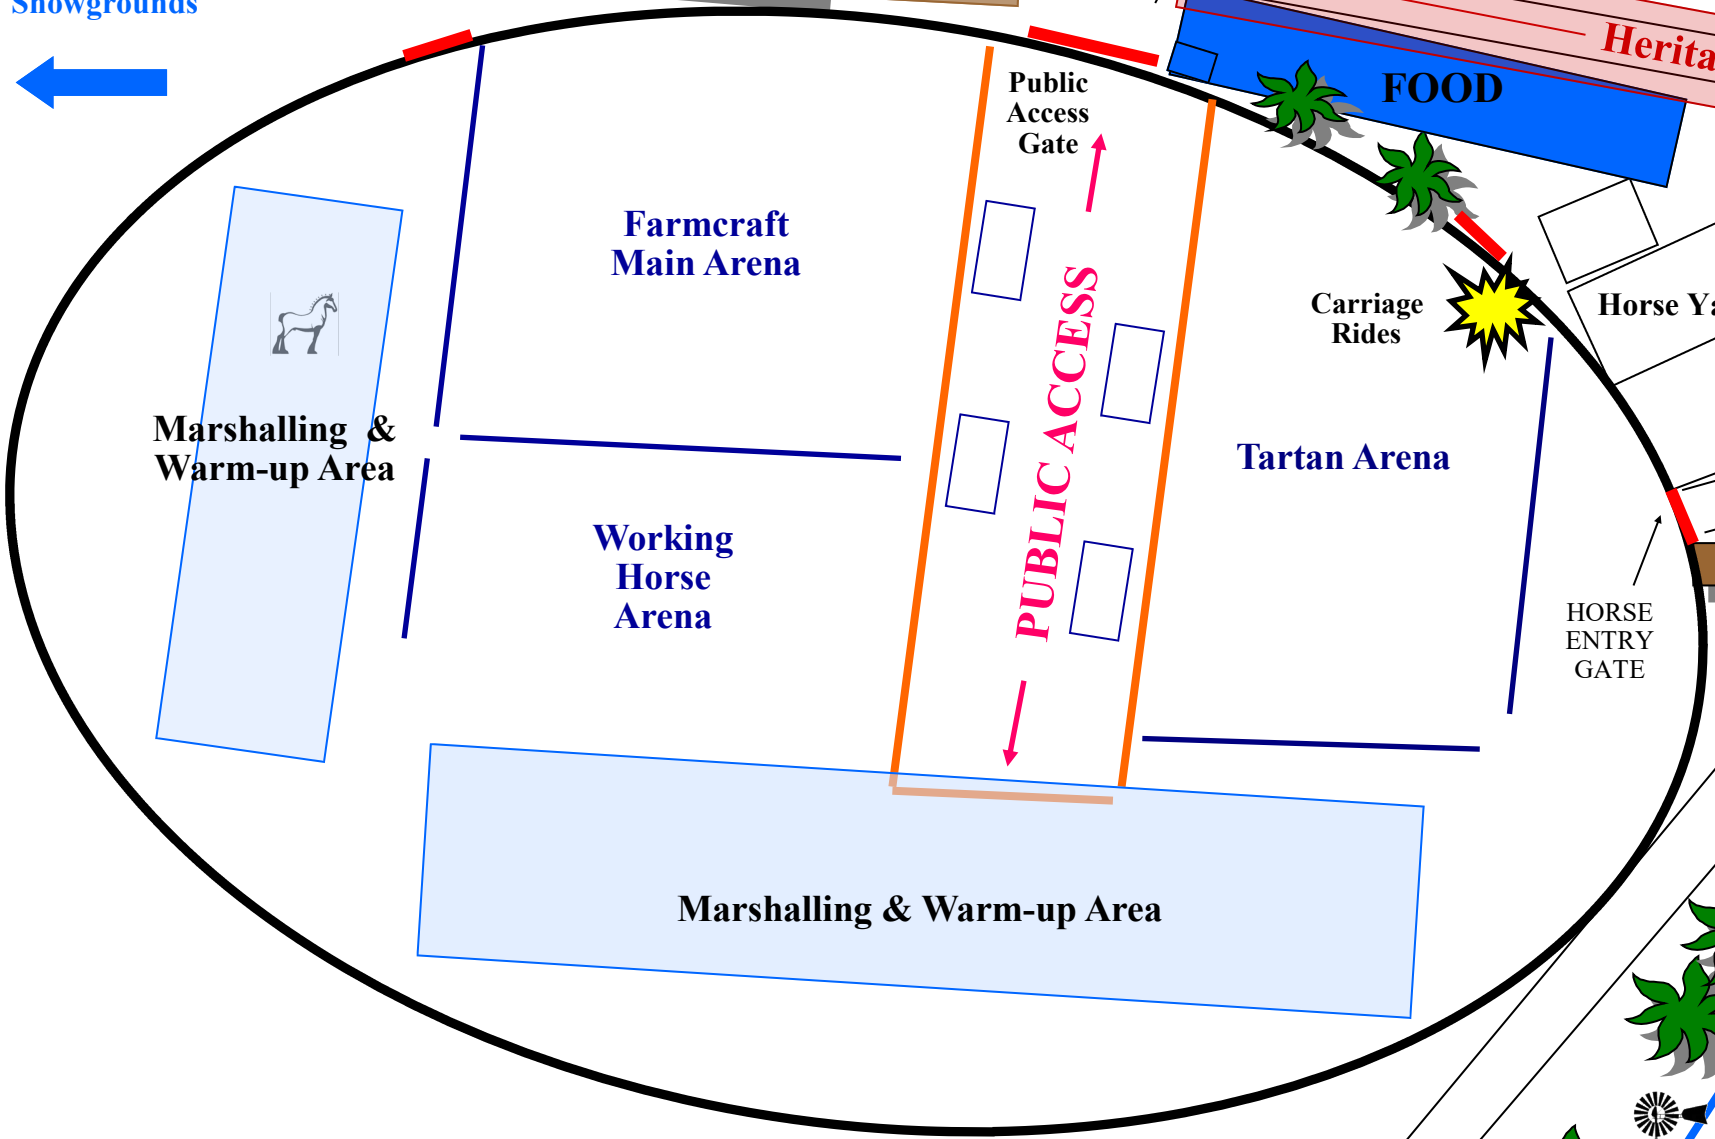

Bus & Coach Drop Off

REAR ENTRY GATE
(Off Melbourne Street)

CARAVAN PARK
End of Showgrounds

HORSE ENTRY GATE

FRONT GATE
Pedestrian Access Only - NO vehicle access!

Macquarie Street

Horses & Yarding

PUBLIC ACCESS

Glamping With The Clydesdales

Stables

CLYDIE SPECTACULAR SITE MAP 2021